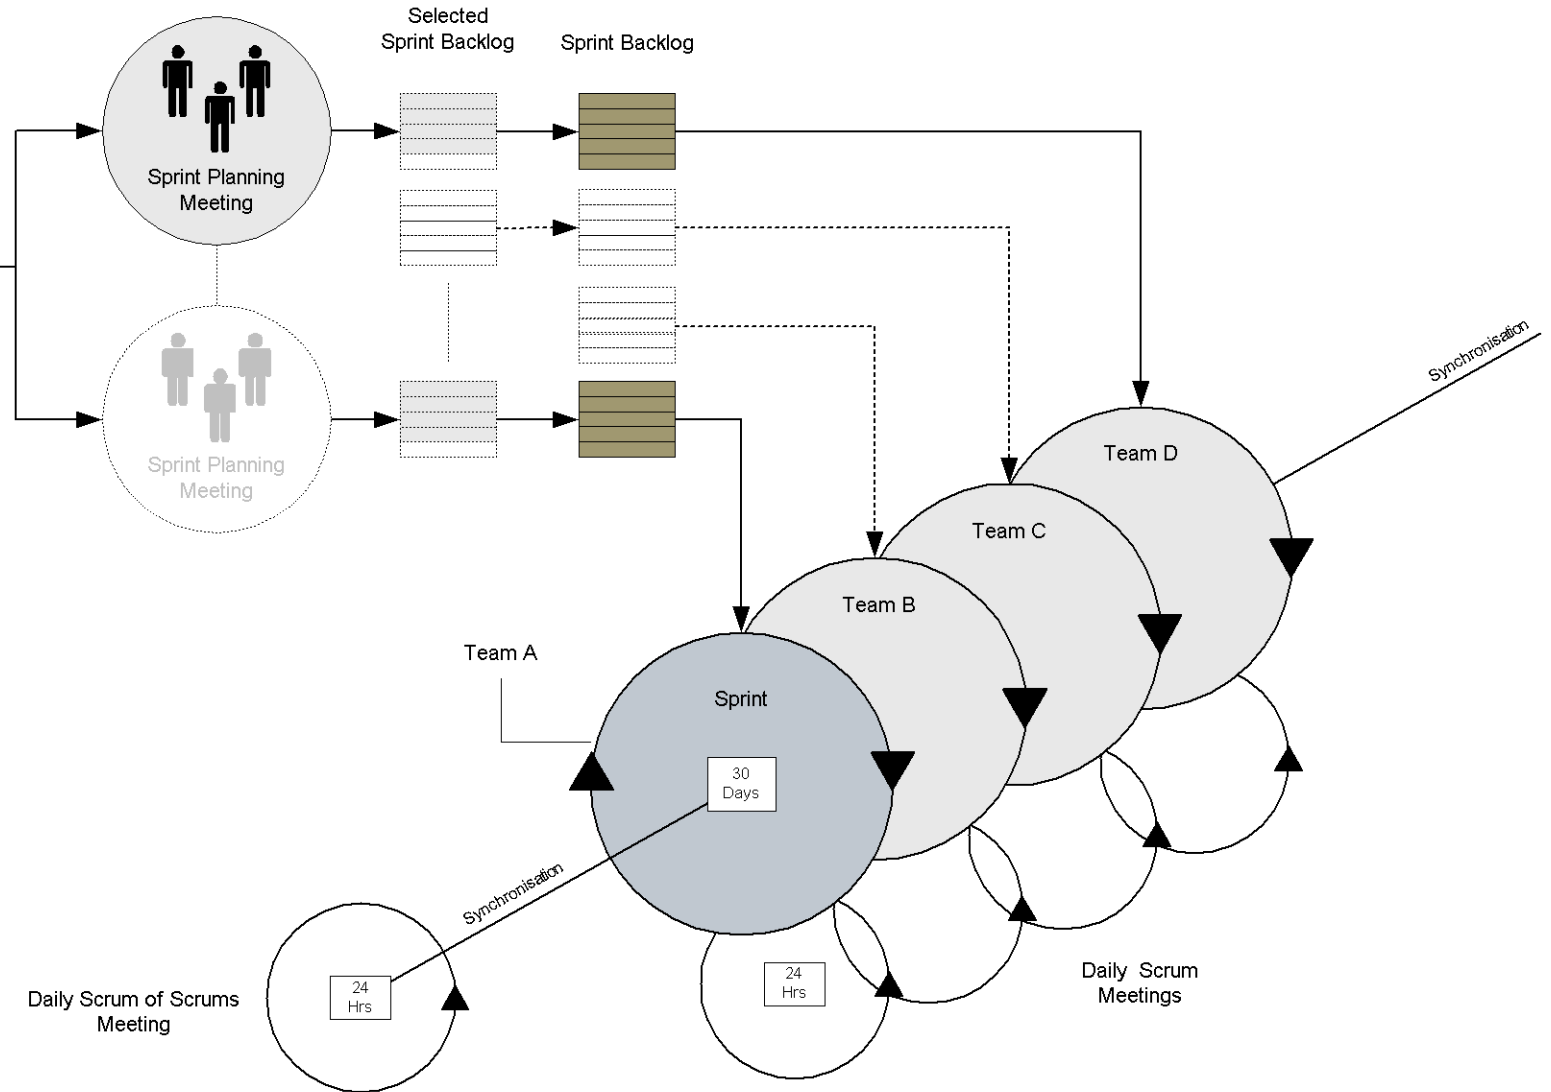

Normalised Product Backlog

TITLE	Scaled scrum sprints with collocated teams	VERSION	1.00
PROJECT	Scrum	DATE	24/06/02
NOTES		INITIALS	SJB
		PAGES	1 / 1